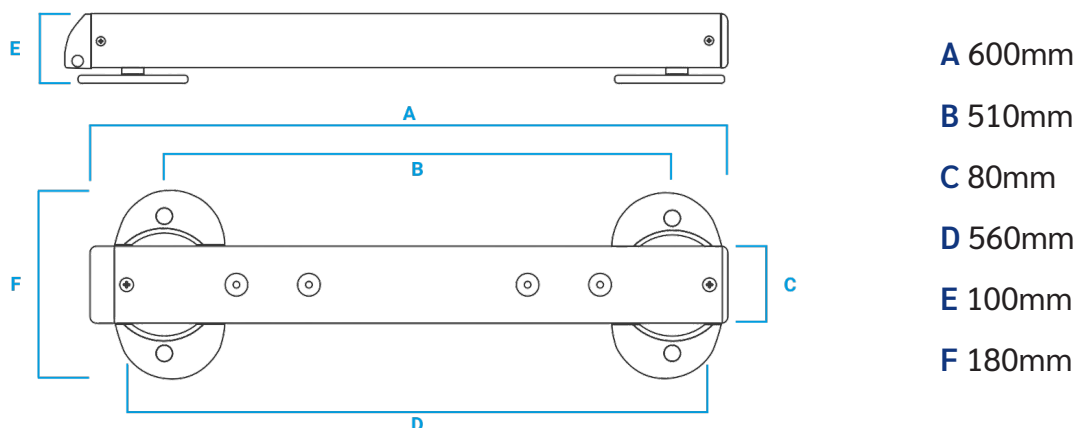

Technical features

- Includes 5m PUR/PVC cables with stainless steel spring
- Load cell type: Aircraft grade aluminium double shear beam
- Operations: Aluminium platform, sheep/calf weigh crate
- Warranty: 2 years

Product information

Coating	Galvanised finish - IP66
Length	600mm / 24"
Capacity	2000kg / 4400lb
Resolution	0.2kg / 0.5lb
Platform fixing points	560mm
Bar width	75mm / 3"
Height	90mm / 3.5"
Weight	16kg
Accuracy	± 1%F.s. or 2d
Operating temperature	-20°C to +40°C
Delivery	Each bar is supplied with eight M10 and four M10 bolts for mounting the platform or crate

Dimensions