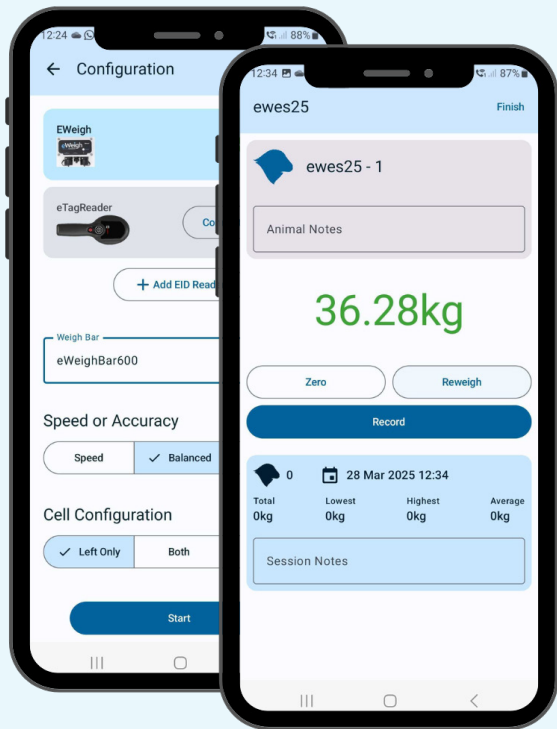

Find us in the
app stores

*Built for cattle and
sheep farmers,
iLivestock puts farm
management at your
fingertips.*

iLivestock Software

Use it on your smartphone, tablet, or PC/Mac anytime, anywhere. Easily track your animals, save time, and increase your profits. With iLivestock, you'll make smarter year to year decisions backed by real data.

The software works both online and offline, generates instant farm-level reports, and keeps your whole team in sync in real time. With world-class breeding and weight tracking features, plus built-in support, managing your farm has never been easier.

Features that will simplify your work on the farm. Anytime, anywhere.

- Compliance
- Breeding
- Weighing
- Grouping
- Reporting

Benefits

-  Multiple users
-  Made in the UK
-  No Internet required
-  PC Dashboard reporting
-  Third-party compatibility
-  One platform for cattle and sheep

Find us in the
app stores

“The only free app that records unique EID numbers with weights”

iLivestock eWeigh Software

A free app to connect a farmer’s smartphone (compatible with both Android and iOS) to our innovative eWeigh weigh indicator. There is no other farm software provider that offers this service for free.