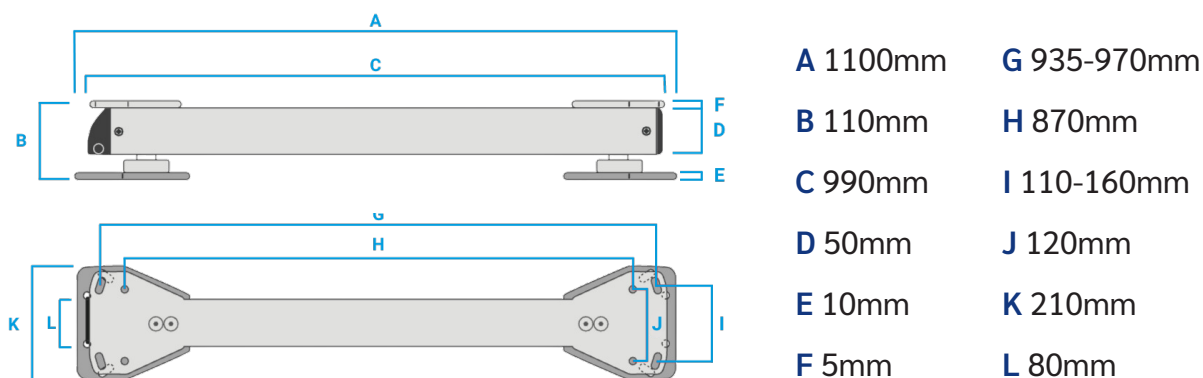

Technical features

- Includes 5m PUR/PVC cables with stainless steel spring
- Load cell type: x2 stainless steel
- Operating instructions: Cattle platform, standard or HD cattle crush
- Warranty: 2 years

Product information

Coating	Galvanised finish - IP66
Length	1100mm / 43"
Capacity	5000kg / 11000lb
Resolution	0.5kg / 1.0lb
Platform fixing points	Range between 870 - 965mm
Bar width	80mm / 3"
Height	9110mm / 4"
Weight	140kg
Accuracy	± 1%F.s. or 2d
Operating temperature	-20°C to +40°C
Delivery	Each bar is supplied with eight M10 and four M10 bolts for mounting the platform or crate

Dimensions